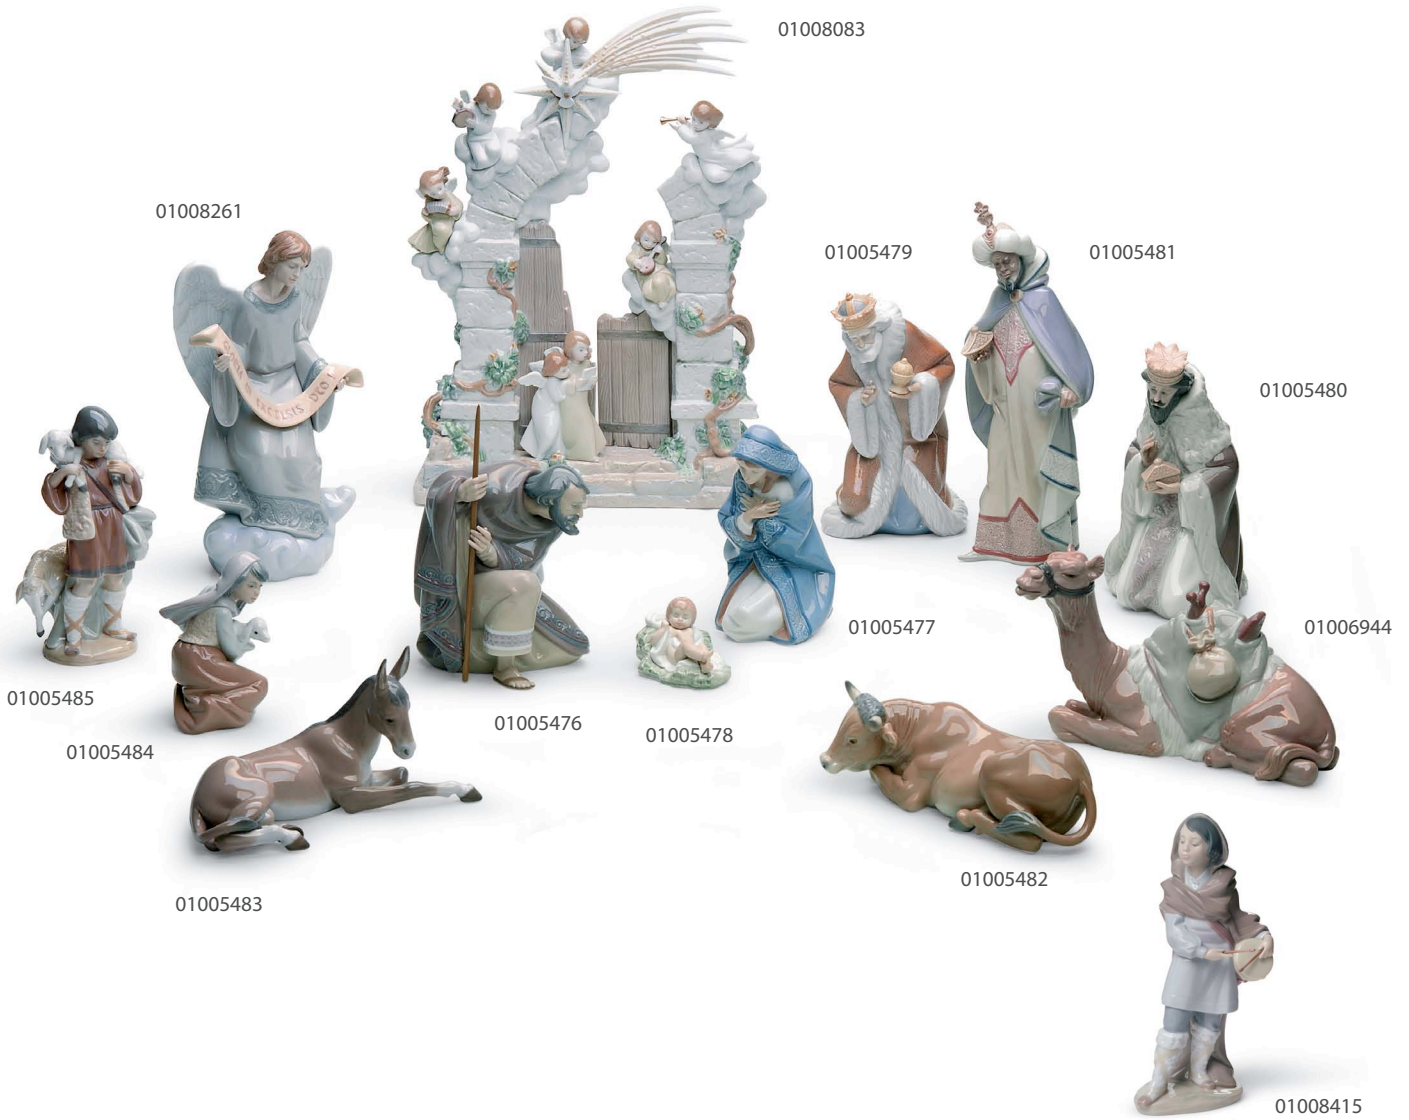

Romanesque Angel
-Limited edition of 1,500 pieces-
14 1/2" x 4 3/4" x 4 3/4"

01008745

© **01008745**

Ángel Moroni
42 x 20 x 14 cm

The Angel Moroni
16 1/2" x 7 3/4" x 5 1/2"

01005485
 Pastor joven
 21 x 11 x 9 cm
Shepherd boy
 8 1/4" x 4 1/4" x 3 1/2"